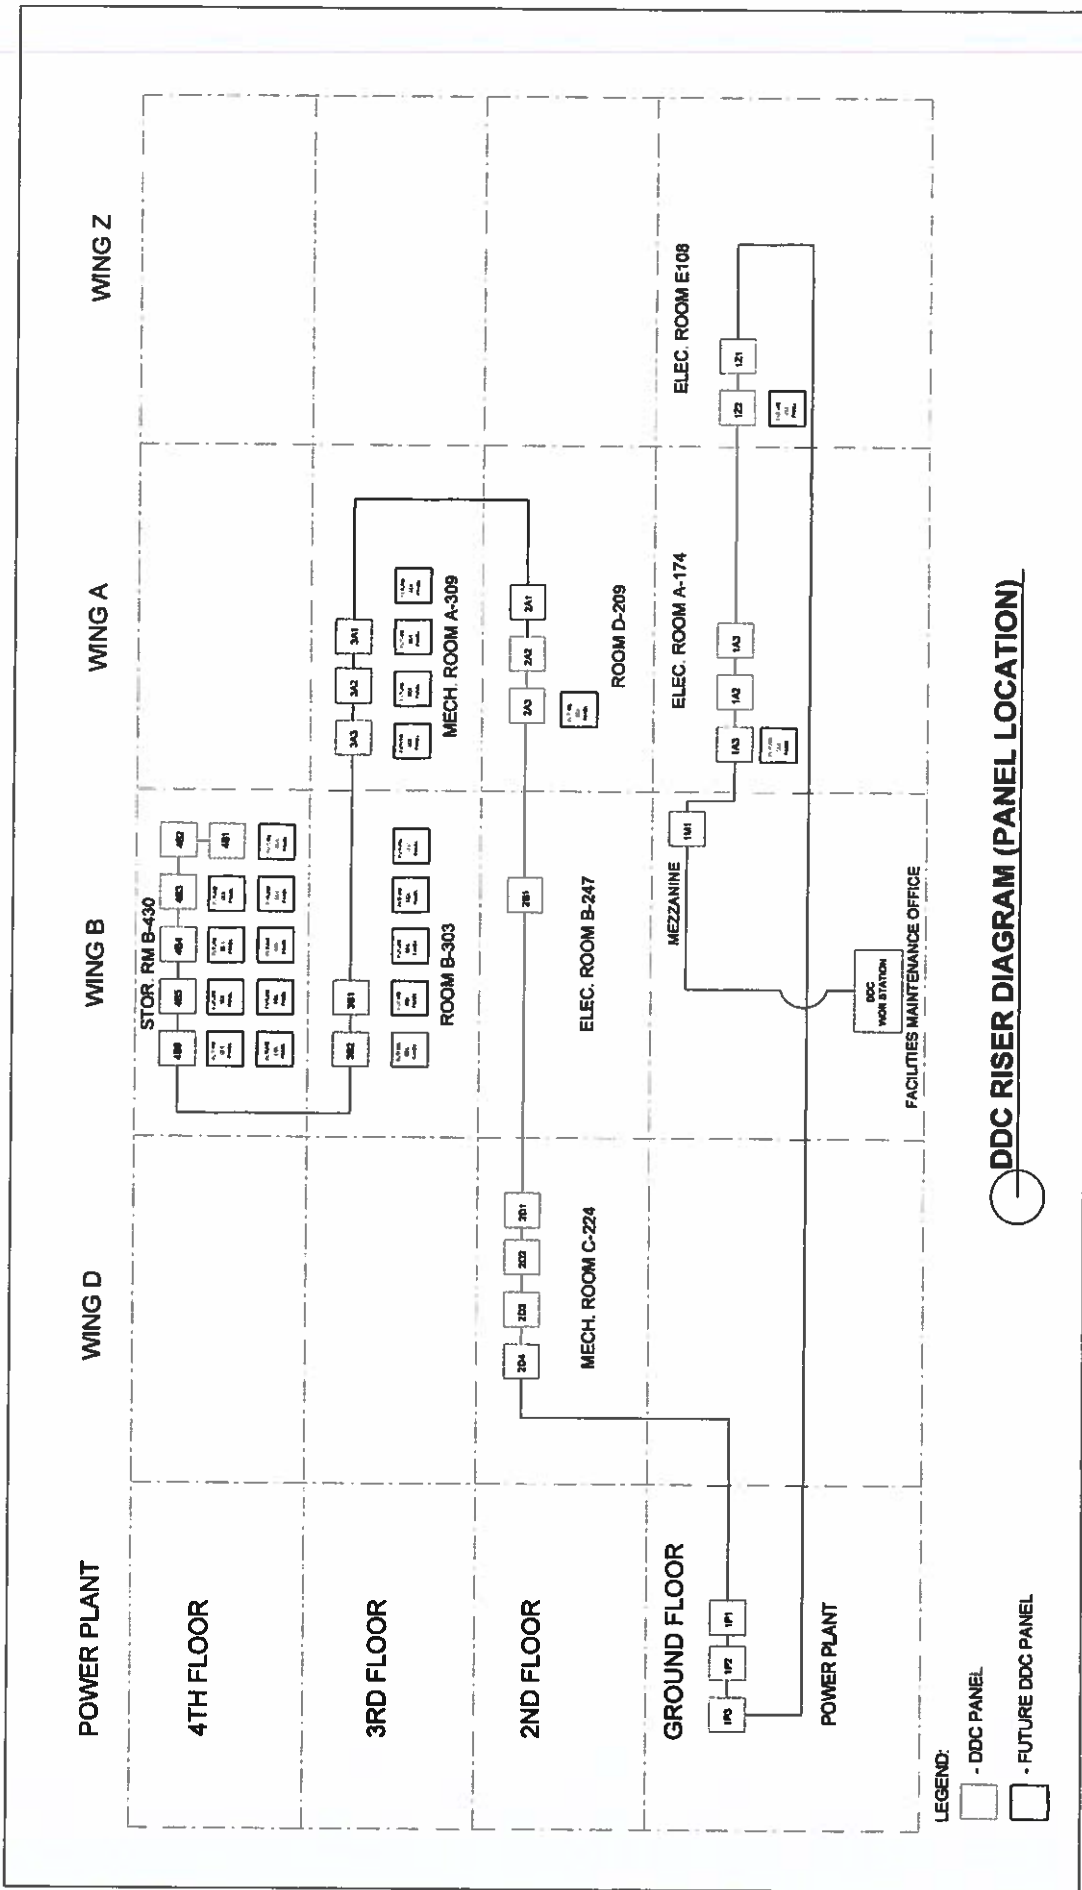

DDC CONTROL SYSTEM DIAGRAM

DDC CONTROL SYSTEM DIAGRAM FOR FCU (TYPICAL)

DDC RISER DIAGRAM (PANEL LOCATION)